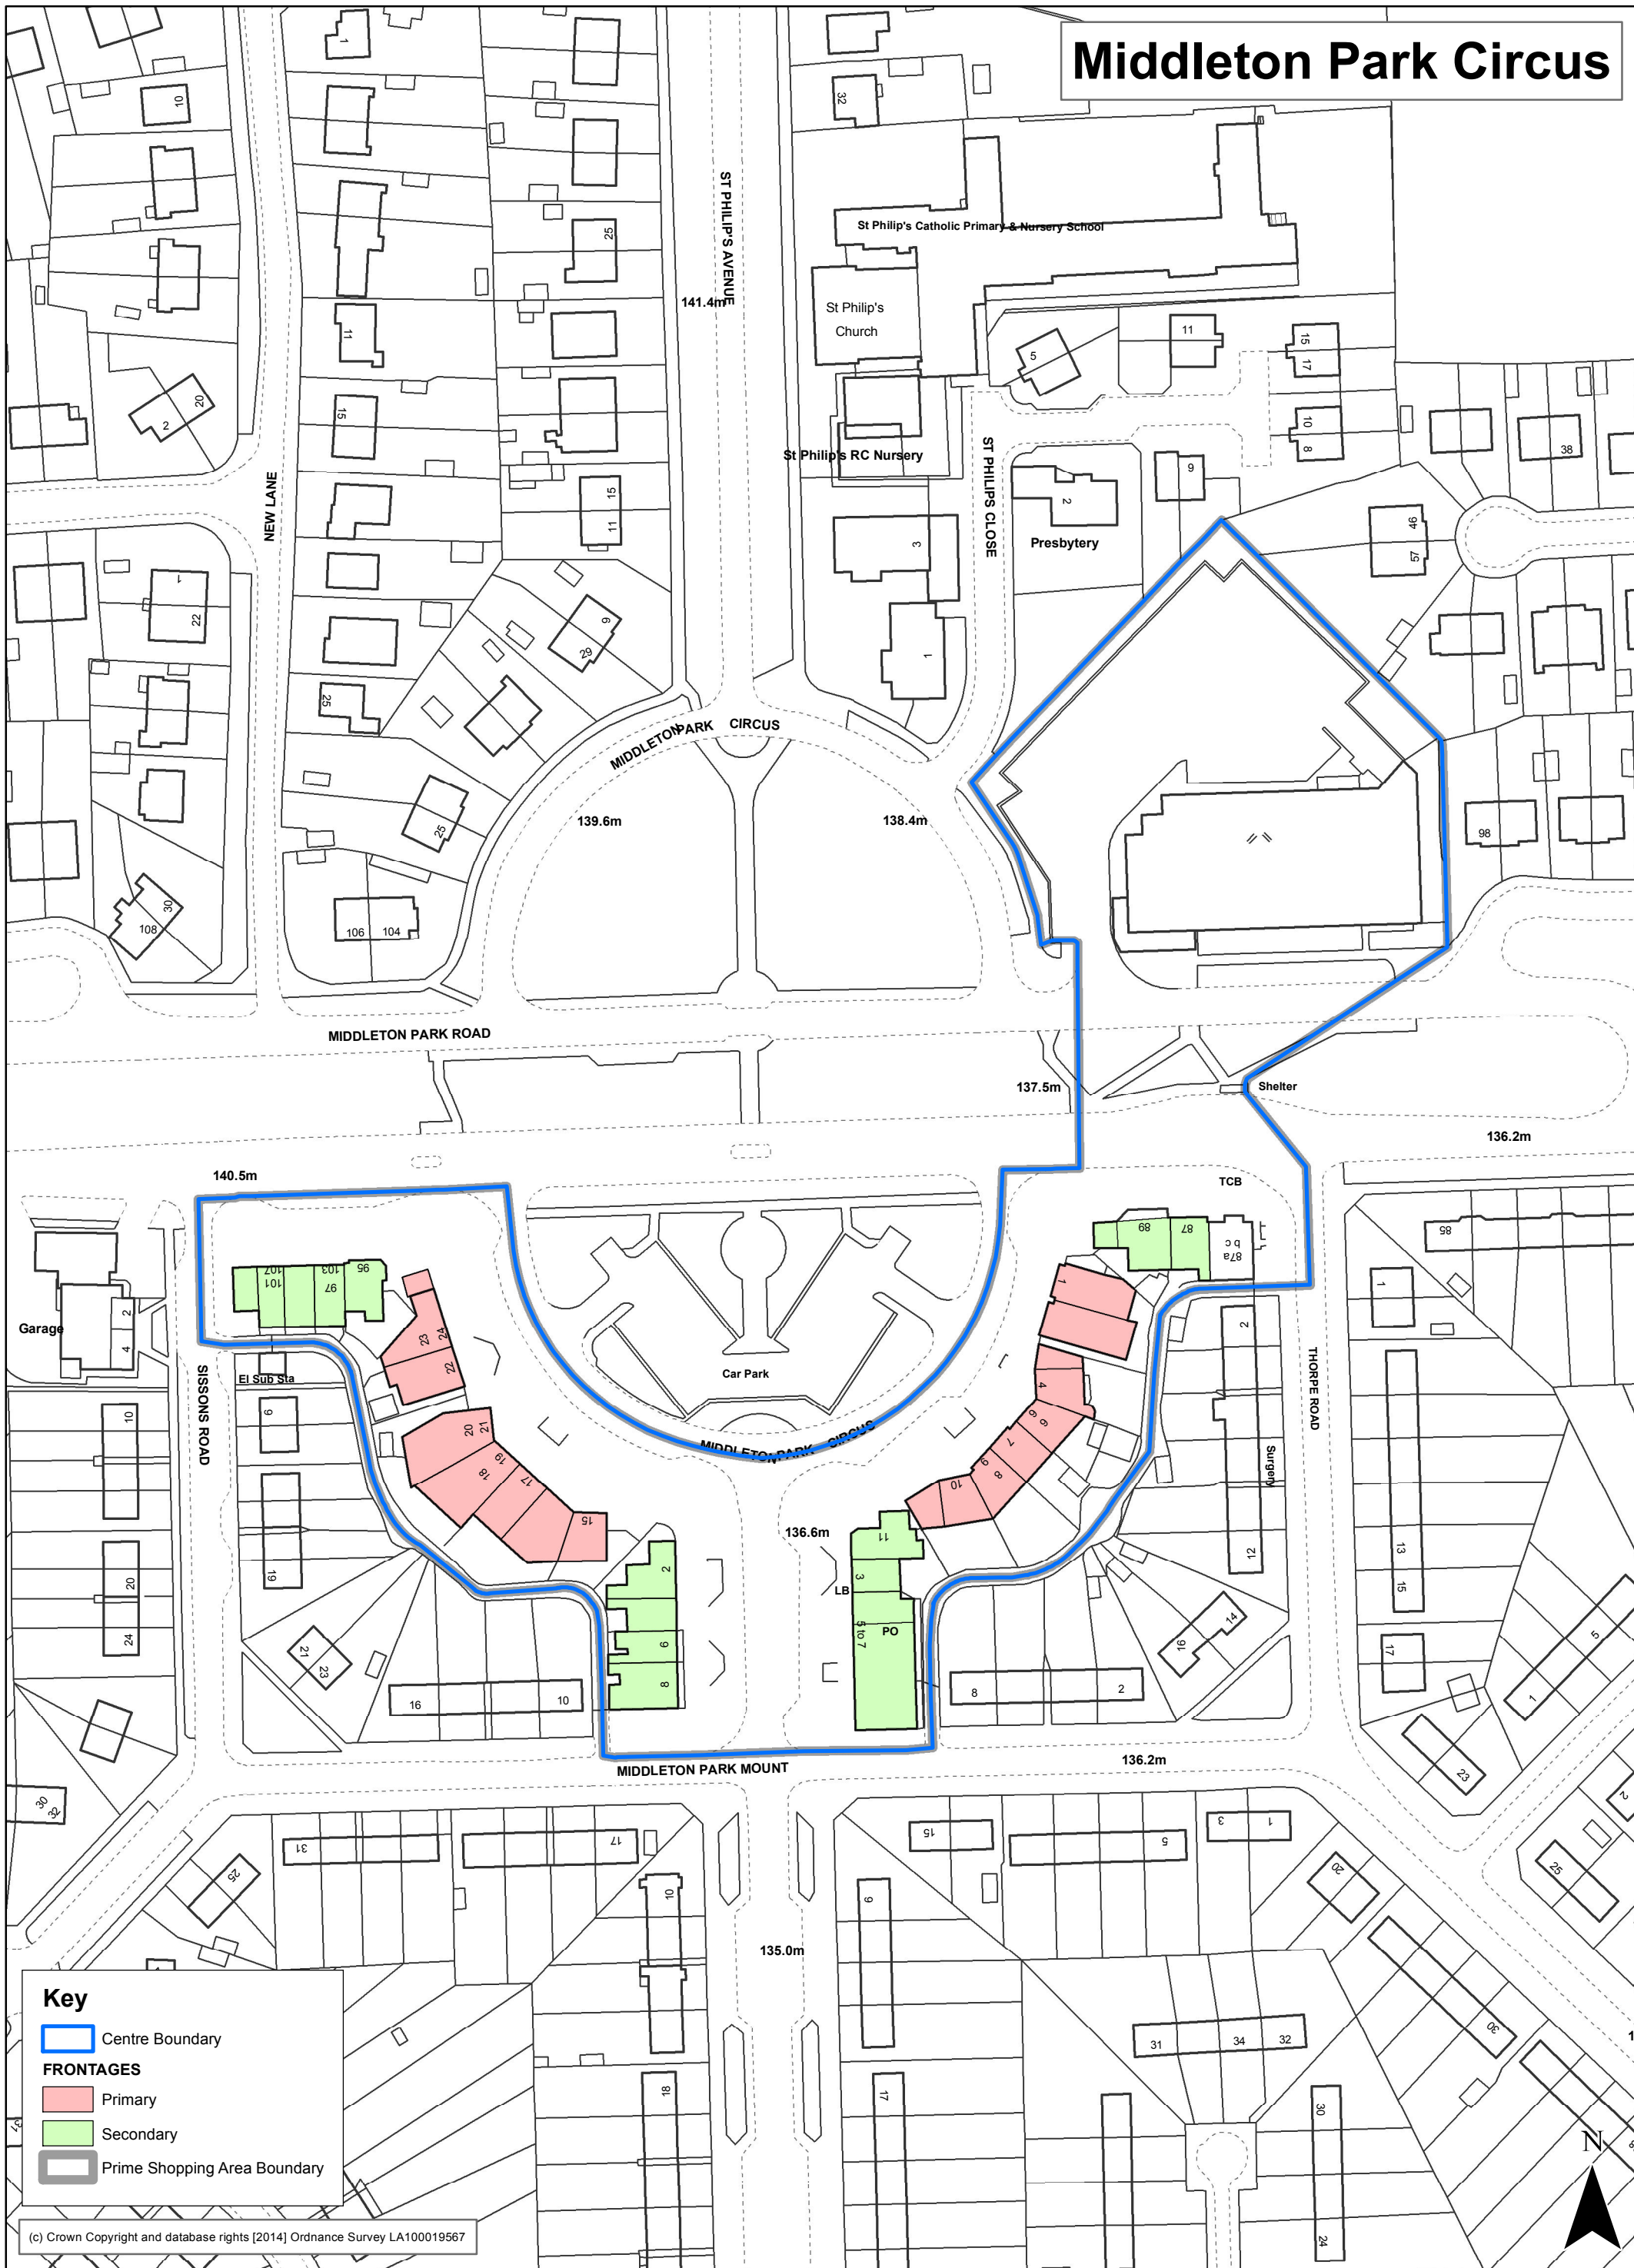

# Middleton Park Circus

**Key**

- Centre Boundary
- FRONTAGES**
- Primary
- Secondary
- Prime Shopping Area Boundary

(c) Crown Copyright and database rights [2014] Ordnance Survey LA100019567